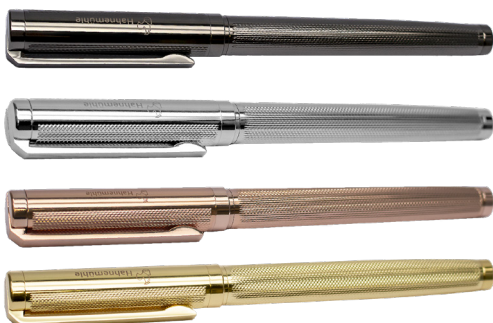

Spare Blades 5 Pieces
10 608 881

Masking Tape
10 608 862 white/semi-transparent, 25 mm x 20 m
10 608 865 grey, 20 mm x 20 m
10 608 864 red, 15 mm x 20 m
10 608 886 black, 6 mm x 20 m
10 608 887 Bundle (set of all 4: white, red, grey & black)

Foldback Clip, red
10 608 833

Linen Tester with scale
10 608 841
in black case

Rollerball Pen
10 608 882 anthracite
10 608 883 silver
10 608 884 rose gold
10 608 885 gold

Pen Holder Set
10 608 868
silver, gold, rose gold