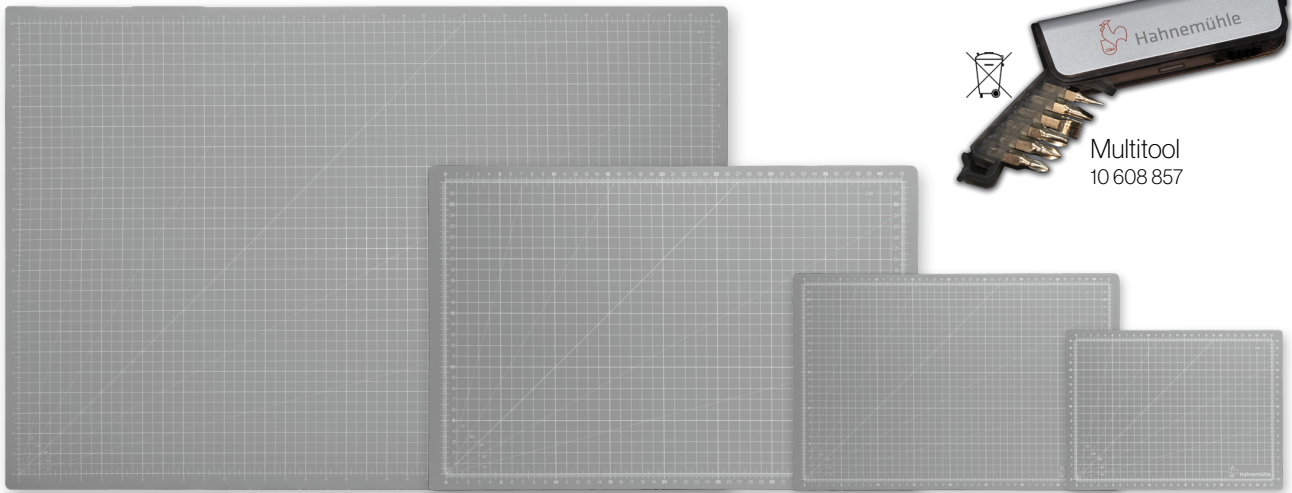

Multitool
10 608 857

Cutting Mats

10 608 879 A1

10 608 896 A2

10 608 888 A3

10 608 889 A4